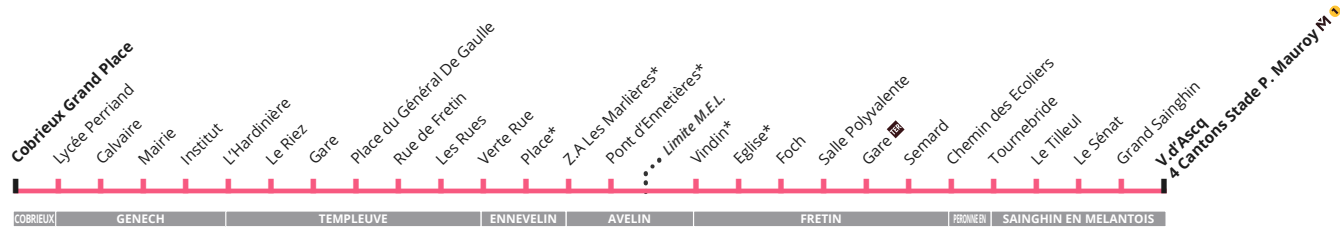

CORRESPONDANCES

M 1 Métro ligne 1
TER SNCF
* Uniquement en période scolaire